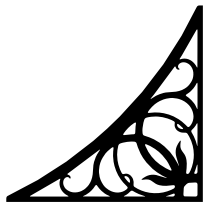

CLASSIC CUT STYLE DETAILS

Select preferred Corner Option for your sign.

Option 1

Option 2

Option 3

Option 4

Optional -
Can add image instead
of Corner styles

Medium Font Approx Letter Height - 60mm size (240 pt Capitals)
Large Font Approx Letter Height - 75mm size (305 pt Capitals)

All signs sizes can have from 1 to 4 Lines

Small Cut Out Frame
Frame Length = 600 mm

Example:
Height = 1 Line (200mm)
Corner Type = Option 2

Example
Height = 3 Lines (350mm)
Corner Type = Option 1

Medium Cut out Frame
Frame Length = 800 mm