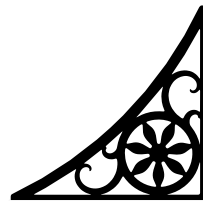

CLASSIC CUT STYLE DETAILS

Select preferred Corner Option for your sign.

Option 1

Option 2

Option 3

Option 4

Optional -
Can add image instead
of Corner styles

Medium Font Approx Letter Height - 60mm size (240 pt Capitals)
Large Font Approx Letter Height - 75mm size (305 pt Capitals)

All signs sizes can have from 1 to 4 Lines

Small Cut Out Frame
Frame Length = 600 mm

Example:
Height = 1 Line (200mm)
Corner Type = Option 2

Example
Height = 3 Lines (350mm)
Corner Type = Option 1

Medium Cut out Frame
Frame Length = 800 mm