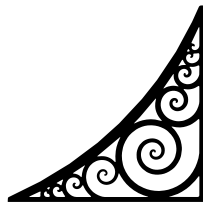

CLASSIC CUT STYLE DETAILS

Select preferred Corner Option for your sign.

Option 1

Option 2

Option 3

Option 4

Optional -
Can add image instead
of Corner styles

Medium Font Approx Letter Height - 60mm size (240 pt Capitals)
Large Font Approx Letter Height - 75mm size (305 pt Capitals)

All signs sizes can have from 1 to 4 Lines

Small Cut Out Frame
Frame Length = 600 mm

Example:
Height = 1 Line (200mm)
Corner Type = Option 2

Example
Height = 3 Lines (350mm)
Corner Type = Option 1

Medium Cut out Frame
Frame Length = 800 mm